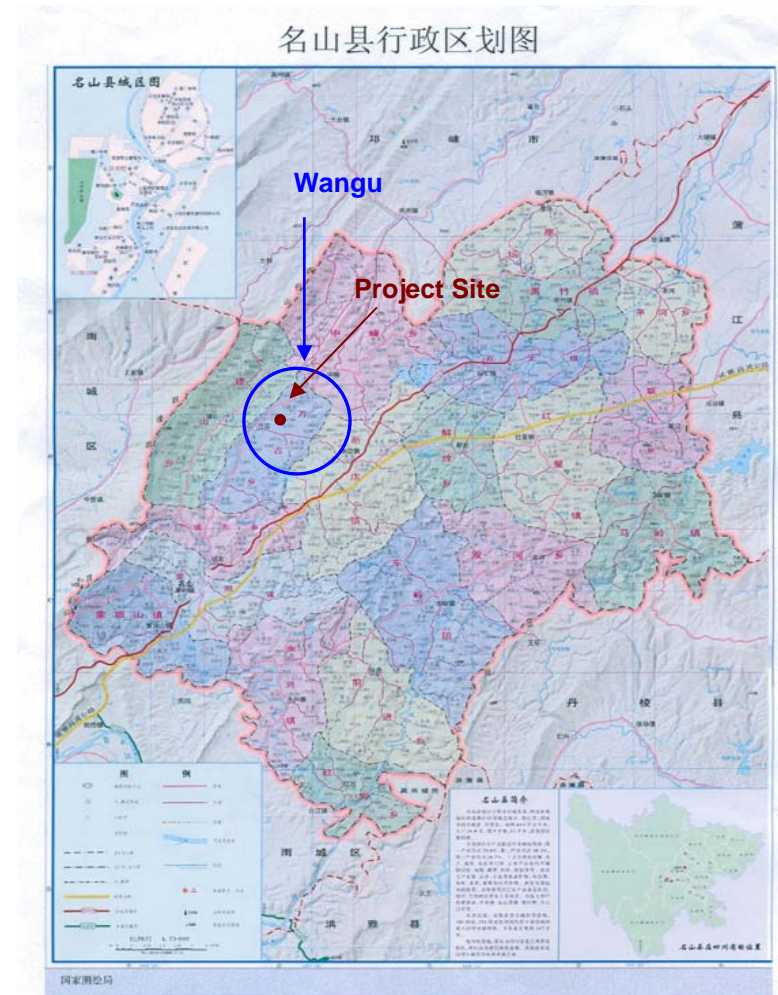

崇仁慈善基金  
**CHONG REN FOUNDATION**

**Wangu Township Integrated School  
Ground-Breaking Day**

– with Your Generous Support

**June 1, 2009**

Project: Reconstruction of Wangu Township's Integrated School

Location: Mingshan County, Sichuan Province

The Ground Breaking day on June 1<sup>st</sup> coincides with China's Children's Day. The Representatives of donors, local party and the children celebrates the day together with great joy .

Performance by the children